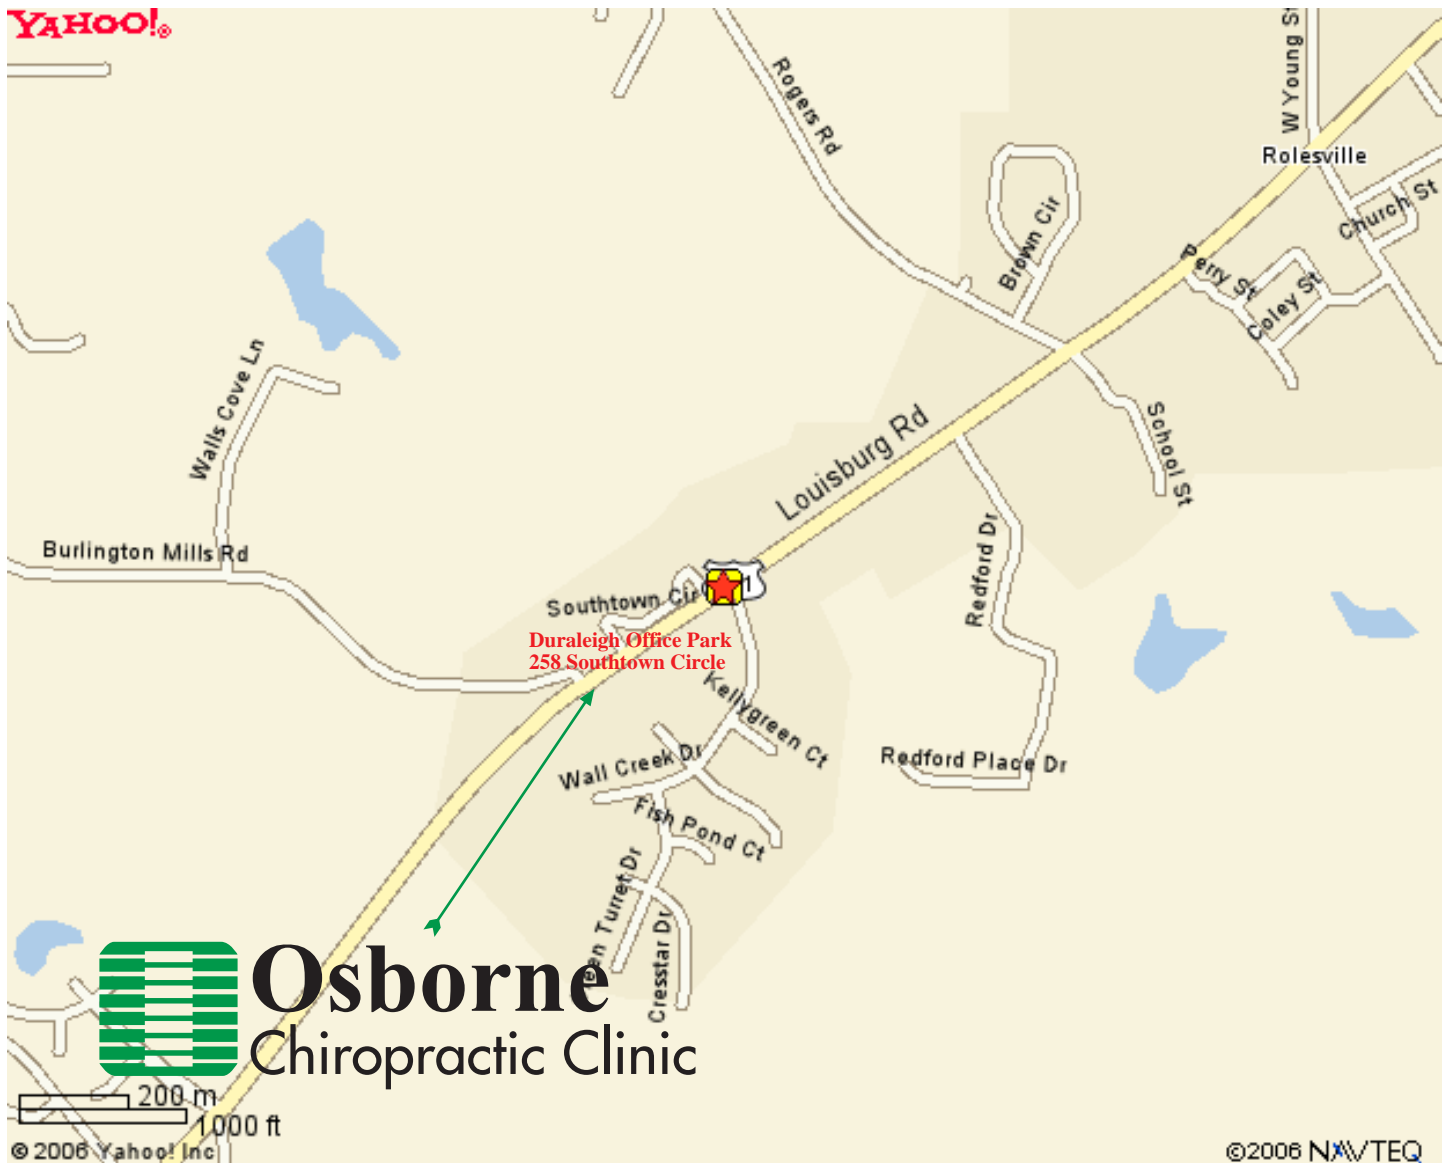

Office Location Map

Osborne Chiropractic Clinic Osborne Chiropractic Clinic of Rolesville is easy to find from Youngsville, Franklinton, and Zebulon once entering Rolesville proceed until coming to hwy 401 aka South main st. we are located 2 miles down 401 towards Raleigh on the right hand side directly behind the New Urgent Care and Dentist office in the South town Commons Shopping center.

Ample parking and handicapped parking is available.